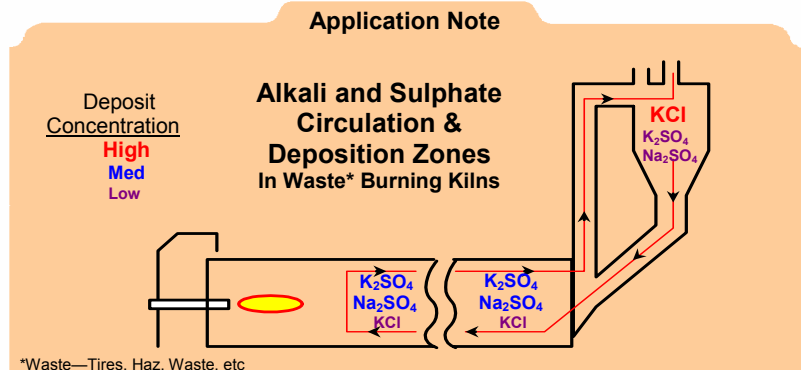

Plibrico Company LLC
1010 North Hooker Street
Chicago, Illinois 60622

Tel: 312-337-9000
Fax: 312-337-9003

www.plibrico-usa.com